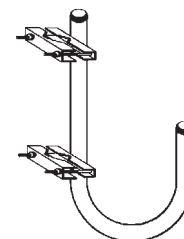

**ACE46PZ**

Supporto ad "L" 46cm 40x1,4mm economico  
*46cm 40x1.4mm "L" type economic wall bracket*

### STAFFE CURVE 180°

*180° wall brackets*

**Articolo - Item**

**Descrizione - Description**

**7606BZ**

Staffa curva 180° diametro 50x2mm con ganascia  
*50x2mm diameter curved wall bracket*

**7606CZ**

Staffa curva 180° diametro 42x2mm con ganascia  
*42x2mm diameter curved wall bracket*

**7606MZ**

Staffa curva 180° diametro 40x1,4mm attacco a palo  
*40x1.4mm diameter curved wall bracket with mast coupling*